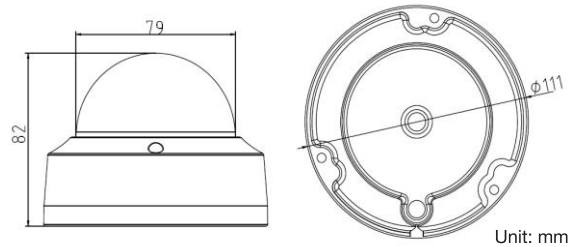

## Features

- Up to 1080p Resolution
- Dual Stream
- 4Mm Fixed Lens
- 120dB Wide Dynamic Range
- 3D Digital Noise Reduction
- 3-axis Adjustment
- VIAAS Secure Cloud Storage, Navigation and Administration
- Support On-board Storage, up to 128GB
- PoE (802.3af Class3) or 12V DC±25%
- H.264 Video Compression
- Approx. 30m IR Range
- IP67 Weather-proof Protection
- IK10
- Built-in WiFi B, G, N
- Mobile Monitoring via VIAAS Mobile Apps

Unit: mm

General	
Operating Conditions	-30°C – 60°C (-22°F – 140°F), Humidity 95% or less (non-condensing)
Power Supply	PoE (802.3af Class3) or 12V DC±25%
Power Consumption	Max. 5W
IR Range	Approx. 30 meters
Material	Base: Metal; Front cover: Plastic
Ingress Protection	IP67 - Weatherproof, IK10 - Vandal Resistant
Impact Protection	IK10
Dimensions	Φ 111 × 82mm (4.4" × 3.2")
Weight	500g (1.1lbs)