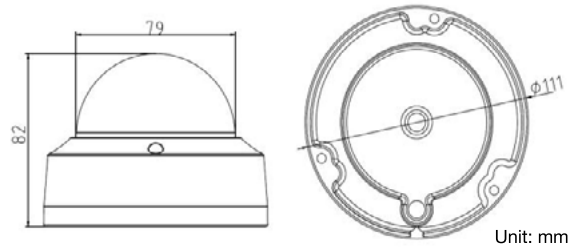

Mini-Dome

BCE-1400MDW-32G 2MP WDR Fixed Network Camera

Features

- Up to 1080p Resolution
- Dual Stream
- 4Mm Fixed Lens
- 120dB Wide Dynamic Range
- 3D Digital Noise Reduction
- 3-axis Adjustment
- VIAAS Secure Cloud Storage, Navigation and Administration
- Support On-board Storage, up to 128GB
- PoE (802.3af Class3) or 12V DC±25%
- H.264 Video Compression
- Approx. 30m IR Range
- IP67 Weather-proof Protection
- IK10
- Built-in WiFi B, G, N
- Mobile Monitoring via VIAAS Mobile Apps

Unit: mm

Specifications

Camera	
Image Sensor	1/2.8" Progressive Scan CMOS
Min. Illumination	0.01Lux @ (F1.2, AGC ON), 0 Lux with IR
Shutter Speed	1/3s to 1/100,000s
Lens	4mm @ F2.0, angle of view: 90°
Lens Mount	M12
Day & Night	IR cut filter with auto switch
DNR	3D DNR
Wide Dynamic Range	120dB
P&T Rotation	Pan: 0° ~ 355°, Tilt: 0° ~ 75°, Rotation: 0° ~ 355°

Compression	
Video Compression	H.264
H.264 Type	Main Profile
Video Bit Rate	Up to 2Mbps
Dual Streams	Support

Image	
Max Resolution	1920 × 1080
Max Frame Rate	60Hz: <i>Main stream</i> : 30fps (1920×1080, 1280×720) <i>Sub stream</i> : 30fps (352×240, 640×360)
Settings	Rotate Mode, Resolution adjustable by client software or web browser
BLC	Support
ROI Codec	Supported

General	
Operating Conditions	-30°C – 60°C (-22°F – 140°F), Humidity 95% or less (non-condensing)
Power Supply	PoE (802.3af Class3) or 12V DC±25%
Power Consumption	Max. 5W
IR Range	Approx. 30 meters
Material	Base: Metal; Front cover: Plastic
Ingress Protection	IP67 - Weatherproof, IK10 - Vandal Resistant
Impact Protection	IK10
Dimensions	Φ 111 × 82mm (4.4" × 3.2")
Weight	500g (1.1lbs)